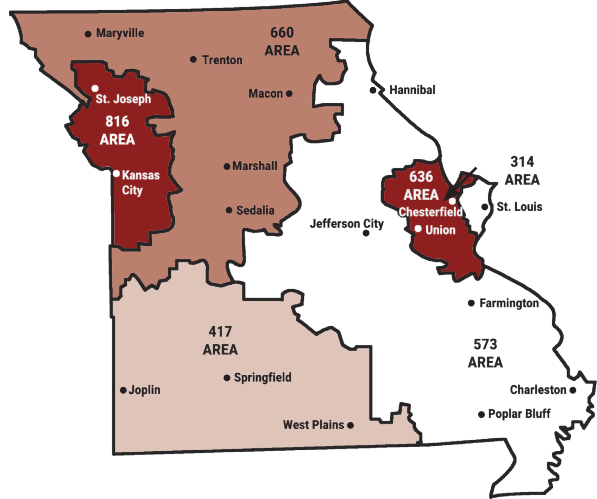

Area Code Map

YOUR LOCAL AREA CODE

Your local area code is 573. Dial the area code on all long distance calls, even when it is the same as your own. The map to the right shows the area code boundaries for the state of Missouri.

LATA BOUNDARIES

The map to the right shows Local Access Transport Area (LATA) boundaries for the state of Missouri.

LONG DISTANCE SERVICE PROVIDERS

In addition to area codes, all states are divided into one or more geographic regions called LATAs (Local Access and Transport Areas). A toll call from one point to another within a LATA is called an intraLATA or short distance toll call. A toll call to a point outside a LATA is called an interLATA or long distance toll call.

"Equal Access" now allows you to choose the company you want to handle your long and short distance toll calls. You can choose one company to handle both types of calls or a different company to handle each. Once you have notified your local service provider of your choice, all of your toll calls will be handled automatically by the company you chose whenever you dial "1" + (Area Code) + number to make the call.

For more information about Equal Access, call our business office:

Residential and business customers 573-386-2241